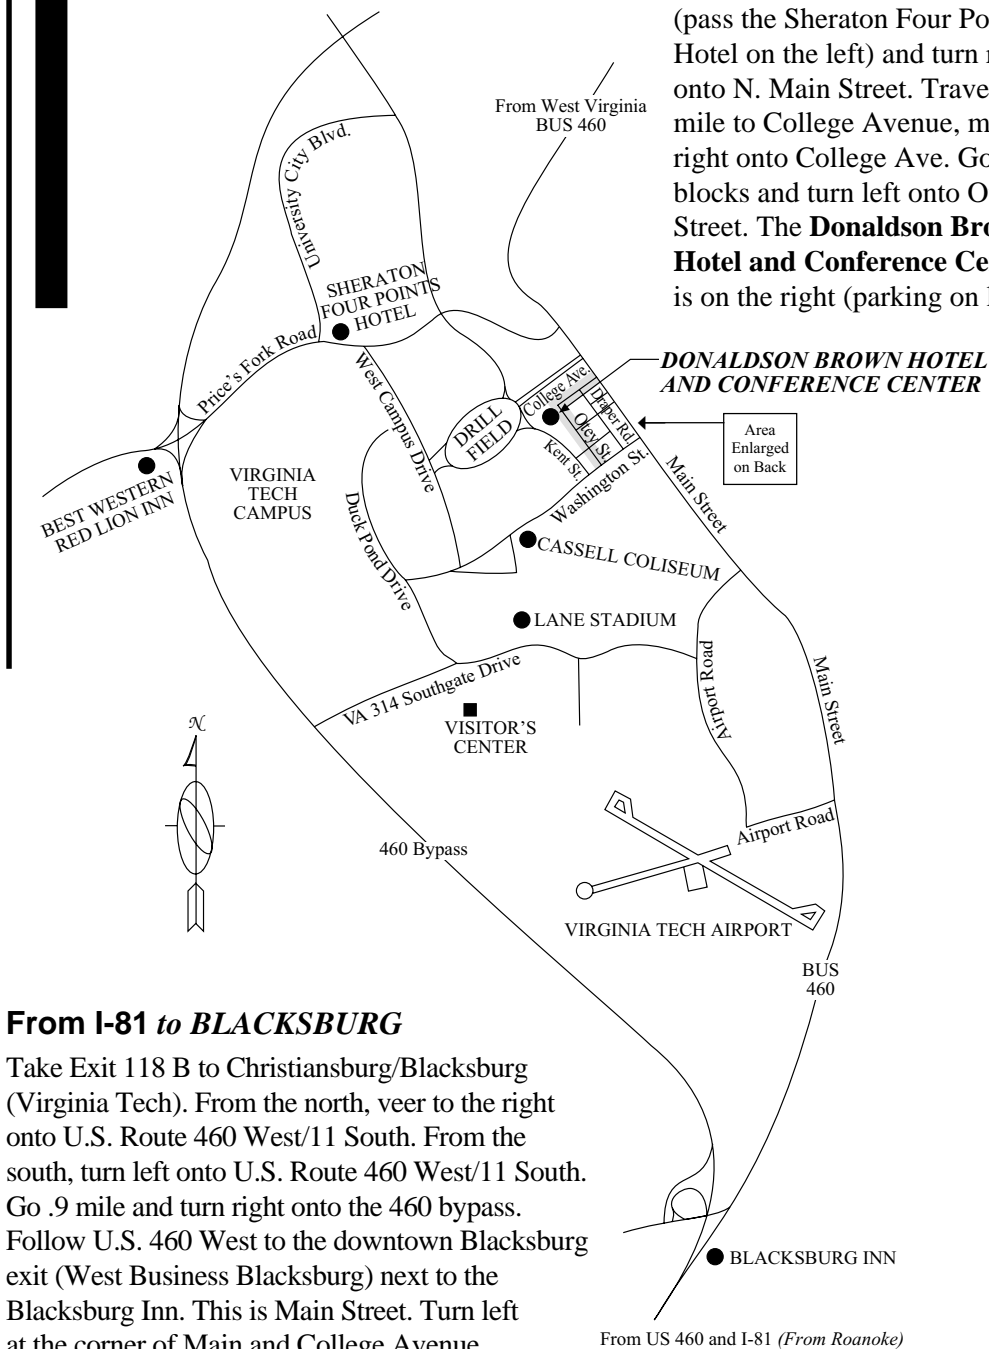

### From 460 West to **BLACKSBURG**

From West Virginia (U.S. 460), take the Downtown exit onto Prices Fork Road. Go 1.4 miles, (pass the Sheraton Four Points Hotel on the left) and turn right onto N. Main Street. Travel .4 mile to College Avenue, make a right onto College Ave. Go two blocks and turn left onto Otey Street. The **Donaldson Brown Hotel and Conference Center** is on the right (parking on left).

### From I-81 to **BLACKSBURG**

Take Exit 118 B to Christiansburg/Blacksburg (Virginia Tech). From the north, veer to the right onto U.S. Route 460 West/11 South. From the south, turn left onto U.S. Route 460 West/11 South. Go .9 mile and turn right onto the 460 bypass. Follow U.S. 460 West to the downtown Blacksburg exit (West Business Blacksburg) next to the Blacksburg Inn. This is Main Street. Turn left at the corner of Main and College Avenue. Go two blocks and turn left onto Otey Street. The **Donaldson Brown Hotel and Conference Center** is on the right (parking on left).

From US 460 and I-81 (From Roanoke)

### • AUTO

Blacksburg is located on U.S. Route 460, just off I-81 (Exit 118 B), 40 miles west of Roanoke and approximately 50 miles east of the West Virginia Turnpike (I-77).