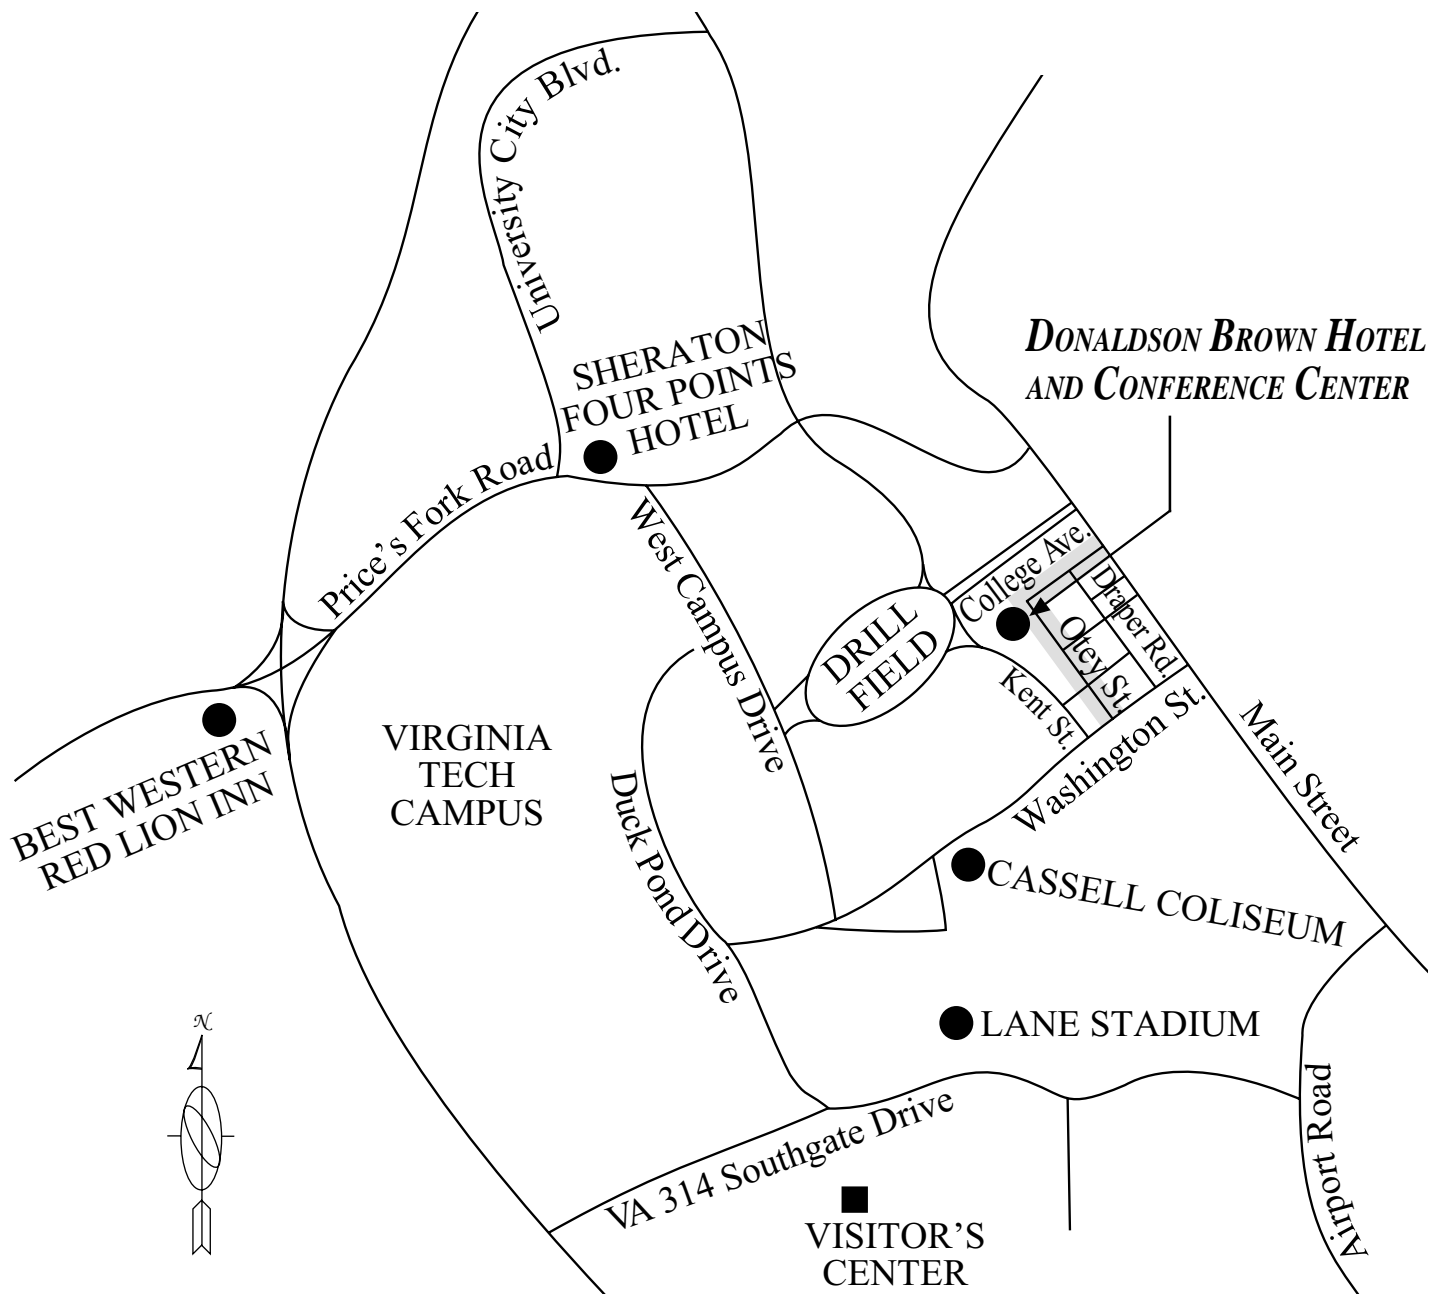

Virginia
Tech
VIRGINIA POLYTECHNIC INSTITUTE
AND STATE UNIVERSITY

How To Get To Blacksburg

HOME OF VIRGINIA TECH